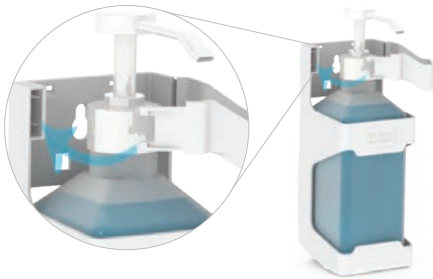

# HYGIENE STATION

Hygienic stand, designed to be placed at each entrance to any business patrons the client to sanitize their hands and/or to wear gloves before entering supermarkets, restaurants, banks, movie theaters, etc...

The stand is provided with an open space for inserting your own message from a standard printer or pre-printed label

Your Message  
or Design Here

## GLOVE BOX HOLDER 14.5X24.5X8cm

Hygienic roll stand with wheels  
Item number: **RBB-HYG-WW**

Hygienic stand without wheels  
Item number: **RBB-HYG-WOW**