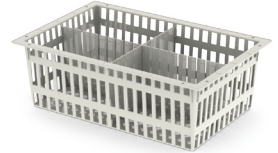

SINGLE HYGIEIA E CART

Item number: HYG-CRT98-E
 H 105.5 | W 73.9 | D 48.6 cm
 H 41.6" | W 16.4" | D 19.2"
 2 units per box

DOUBLE HYGIEIA U CART

Item number: HYG-CRT98-UU
 H 105.5 | W 98.5 | D 68.6 cm
 H 41.6" | W 38.8" | D 27"
 1 unit per box

MODULES, DIVIDERS AVAILABLE

BELOW ARE AVAILABLE MODULES, DIVIDERS AND ACCESSORIES

STANDARD Storage (thermoplastic polymers):

CREAM MODULES ABS

Tray 5cm (2") Deep
T054060

Tray 10cm (4") Deep
T104060

Basket 10cm (4") Deep
B104060

Basket 20cm (8") Deep
B204060

CLEAR PLASTIC MODULES Polycarbonate

Tray 5cm (2") Deep
T054060PC

Tray 10cm (4") Deep
T104060PC

Basket 20cm (8") Deep
B204060PC

Tray 20cm (8") Deep
T204060PC

GREEN MODULES

INFECTION CONTROL storage (ABS with antibacterial agents):

Tray 10cm (4") Deep
T104060ND-AM

Tray 10cm (4") Deep
T104060-AM

Tray 20cm (8") Deep
T204060-AM

YELLOW MODULES

STERILE Storage (can be cleaned and disinfected at high temperature):

Tray 10cm (4") Deep
T104060ND HR