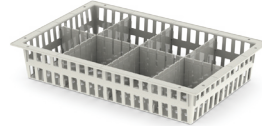

SINGLE HYGIEIA E CART

Item number: HYG-CRT98-E
 H 105.5 | W 73.9 | D 48.6 cm
 H 41.6" | W 16.4" | D 19.2"
 2 units per box

DOUBLE HYGIEIA U CART

Item number: HYG-CRT98-UU
 H 105.5 | W 98.5 | D 68.6 cm
 H 41.6" | W 38.8" | D 27"
 1 unit per box

MODULES, DIVIDERS AVAILABLE

BELOW ARE AVAILABLE MODULES, DIVIDERS AND ACCESSORIES

STANDARD Storage (thermoplastic polymers):

CREAM MODULES ABS

Tray 5cm (2") Deep
T054060

Tray 10cm (4") Deep
T104060

Basket 10cm (4") Deep
B104060

Basket 20cm (8") Deep
B204060

CLEAR PLASTIC MODULES Polycarbonate

Tray 5cm (2") Deep
T054060PC

Tray 10cm (4") Deep
T104060PC

Basket 20cm (8") Deep
B204060PC

Tray 20cm (8") Deep
T204060PC

GREEN MODULES

INFECTION CONTROL storage (ABS with antibacterial agents):

Tray 10cm (4") Deep
T104060ND-AM

Tray 10cm (4") Deep
T104060-AM

Tray 20cm (8") Deep
T204060-AM

YELLOW MODULES

STERILE Storage (can be cleaned and disinfected at high temperature):

Tray 10cm (4") Deep
T104060ND HR