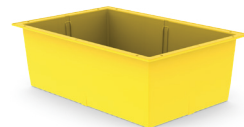

Basket 20cm (8") Deep
B204060

CLEAR PLASTIC MODULES Polycarbonate

Tray 5cm (2") Deep
T054060PC

Tray 10cm (4") Deep
T104060PC

Basket 20cm (8") Deep
B204060PC

Tray 20cm (8") Deep
T204060PC

GREEN MODULES

INFECTION CONTROL storage (ABS with antibacterial agents):

Tray 10cm (4") Deep
T104060ND-AM

Tray 10cm (4") Deep
T104060-AM

Tray 20cm (8") Deep
T204060-AM

YELLOW MODULES

STERILE Storage (can be cleaned and disinfected at high temperature):

Tray 10cm (4") Deep
T104060ND HR

Tray 20cm (8") Deep
T204060HR

DIVIDERS

long 5cm divider

Short 5cm divider

long 10cm divider

Short 10cm divider

long 20cm divider

Short 20cm divider