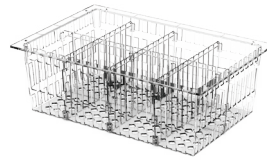

MODULES, DIVIDERS AVAILABLE

BELOW ARE AVAILABLE MODULES, DIVIDERS AND ACCESSORIES

STANDARD Storage (thermoplastic polymers):

CREAM MODULES ABS

Tray 5cm (2") Deep
T054060

Tray 10cm (4") Deep
T104060

Basket 10cm (4") Deep
B104060

Basket 20cm (8") Deep
B204060

CLEAR PLASTIC MODULES Polycarbonate

Tray 5cm (2") Deep
T054060PC

Tray 10cm (4") Deep
T104060PC

Basket 20cm (8") Deep
B204060PC

Tray 20cm (8") Deep
T204060PC

GREEN MODULES

INFECTION CONTROL storage (ABS with antibacterial agents):

Tray 10cm (4") Deep
T104060ND-AM

Tray 10cm (4") Deep
T104060-AM

Tray 20cm (8") Deep
T204060-AM

YELLOW MODULES

STERILE Storage (can be cleaned and disinfected at high temperature):

Tray 10cm (4") Deep
T104060ND HR

Tray 20cm (8") Deep
T204060HR

DIVIDERS

long 5cm divider

Short 5cm divider

long 10cm divider

Short 10cm divider

long 20cm divider

Short 20cm divider