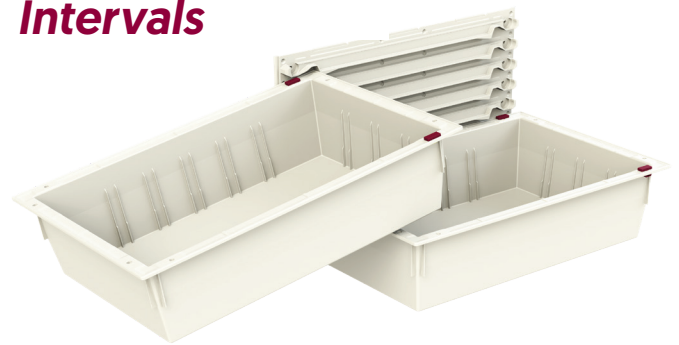

15CM 6" TRAY

A NEW, UNIQUE MODULE IS BEING ADDED TO THE PEGASUS ISO 60X40 MODULE LINE

Commercial Launch: March 2022

Item number:
T154060

Number s were added on the upper rim of the tray, helping in creating unique location for stock management purposes

Dividers

Long 15 cm cream divider
Item number: D1560

Short 15 cm cream divider
Item number: D1540

Intervals

TRAY 15 CM 6" = 4 INTERVALS
PANEL = 9 INTERVALS

Options to divide | 3 Long divider | 5 Short divider

4 BINS

6 BINS

8 BINS

24 BINS