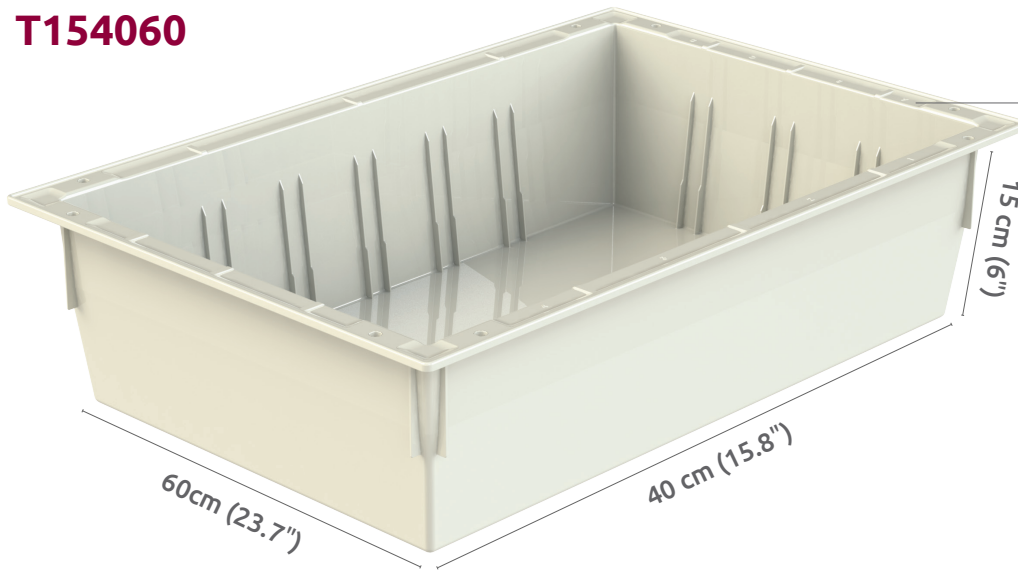

15CM 6" TRAY

A NEW, UNIQUE MODULE IS BEING ADDED TO THE PEGASUS ISO 60X40 MODULE LINE

Commercial Launch: March 2022

Item number:
T154060

Number s were added on the upper rim of the tray, helping in creating unique location for stock management purposes

Dividers

Long 15 cm cream divider
Item number: D1560

Short 15 cm cream divider
Item number: D1540

Intervals

TRAY 15 CM 6" = 4 INTERVALS
PANEL = 9 INTERVALS

Options to divide | 3 Long divider | 5 Short divider

4 BINS

6 BINS

8 BINS

24 BINS