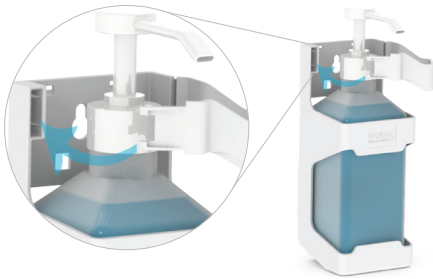

HYGIENE STATION

Hygienic station, designed to be placed at each entrance to any business enable clients to sanitize their hands and/or to wear gloves before entering supermarkets, restaurants, banks, movie theaters, etc...

The station is provided with an open space for inserting your own message from a standard printer or pre-printed label

HAND SANITIZER BOTTLE HOLDER

GLOVE BOX HOLDER

14.5X24.5X8cm

Hygienic roll stand with wheels
Item number: **RBB-HYG-WW**

Hygienic stand without wheels
Item number: **RBB-HYG-WOW**