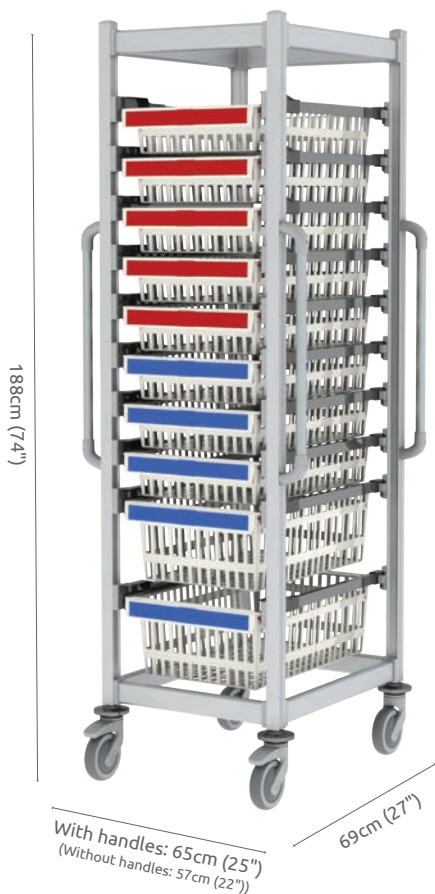

THE SALUS OPEN TRANSPORTATION CART IS DESIGNED TO PROVIDE A LIGHT WEIGHT DURABLE CART FOR TRANSPORTATION OF MEDICAL SUPPLY AROUND THE HOSPITAL CAMPUS AND IN BETWEEN NEARBY CAMPUSES

- ✓ **LIGHTWEIGHT**
- ✓ **EASY TO CLEAN**
- ✓ **EASY TO ASSEMBLE**
- ✓ **WILL NOT RUST**
- ✓ **PAINT WILL NOT CHIP OR PEEL**

This cart combines high-quality anodized aluminum, nylon - aluminum rails and ABS baskets. This combination provides a durable solution over the years. The cart can be easily cleaned and disinfected. The trolley is available in Single, Double and Triple Column versions:

Salus Single U 188 cart

Item number: SLS-U-1880

Salus double U 188 cart

Item number: SLS-UU-1880

Available configuration & Heights:

Height	U	UU	UUU	E	EE
116cm (45.7")	✓	✓		✓	✓
140cm (55.1")	✓	✓		✓	✓
164cm (64.6")	✓	✓	✓	✓	✓
188cm (74")	✓	✓		✓	✓

- ✓ **LIGHTWEIGHT**
- ✓ **EASY TO CLEAN**
- ✓ **EASY TO ASSEMBLE**
- ✓ **WILL NOT RUST**
- ✓ **PAINT WILL NOT CHIP OR PEEL**

This cart combines high-quality anodized aluminum, nylon - aluminum rails and ABS baskets. This combination provides a durable solution over the years. The cart can be easily cleaned and disinfected. The trolley is available in Single, Double and Triple Column versions: