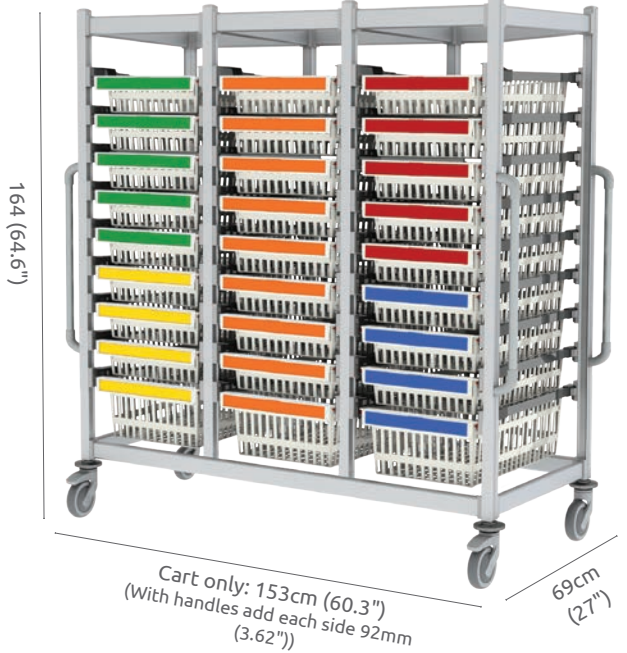

Salus Single U 164 (64.6") cart

Item number: SLS-U-1640

Salus double U 164 (64.6") cart

Item number: SLS-UU-1640

Salus Triple U 164 (64.6") cart

Item number: SLS-UUU-1640

Note! The ISO modules, support rails and handles should be ordered separately!

Available configuration & Heights:

Height	U	UU	UUU	E	EE
116cm (45.7")	✓	✓		✓	✓
140cm (55.1")	✓	✓		✓	✓
164cm (64.6")	✓	✓	✓	✓	✓
188cm (74")	✓	✓		✓	✓

Did you know ?!

Salus was a Roman goddess. She was the goddess of safety and well-being (welfare, health and prosperity) of both the individual and the state. She is sometimes equated with the Greek goddess Hygieia