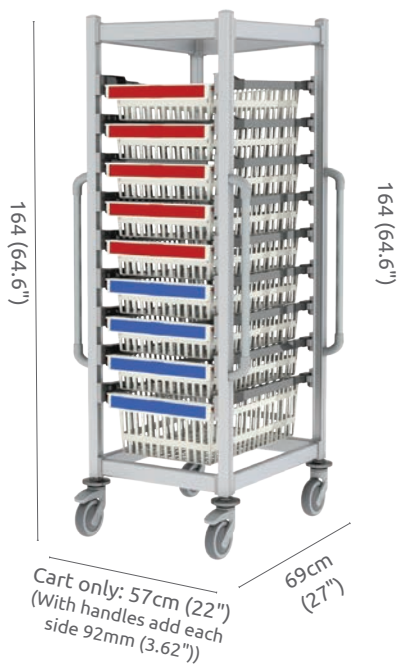

- ✓ **LIGHTWEIGHT**
- ✓ **EASY TO CLEAN**
- ✓ **EASY TO ASSEMBLE**
- ✓ **WILL NOT RUST**
- ✓ **PAINT WILL NOT CHIP OR PEEL**

This cart combines high-quality anodized aluminum, nylon - aluminum rails and ABS baskets. This combination provides a durable solution over the years. The cart can be easily cleaned and disinfected. The trolley is available in Single, Double and Triple Column versions:

Salus Single U 164 (64.6") cart

Item number: SLS-U-1640

Salus double U 164 (64.6") cart

Item number: SLS-UU-1640

Salus Triple U 164 (64.6") cart

Item number: SLS-UUU-1640

Note! The ISO modules, support rails and handles should be ordered separately!

Available configuration & Heights:

Height	U	UU	UUU	E	EE
116cm (45.7")	✓	✓		✓	✓
140cm (55.1")	✓	✓		✓	✓
164cm (64.6")	✓	✓	✓	✓	✓
188cm (74")	✓	✓		✓	✓

Did you know ?!

Salus was a Roman goddess. She was the goddess of safety and well-being (welfare, health and prosperity) of both the individual and the state. She is sometimes equated with the Greek goddess Hygieia