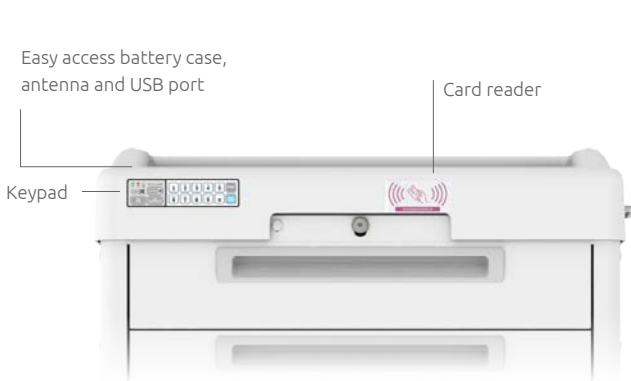

RFID ELECTRONIC LOCKS

A lock that is installed in the APOLLO and ECOLINE systems that allows inductance management with LockView software. Allows quick opening by employee card & opening by code if card is not accessible.

RFID locking systems can be installed in all EcoLine carts with Gallery Top, and APOLLO carts with Glass or Solid Doors:

BEDSIDE CART

PROCEDURE \ MEDICATION CART

SUPPLY STORAGE CART

MEDICATION STORAGE CART