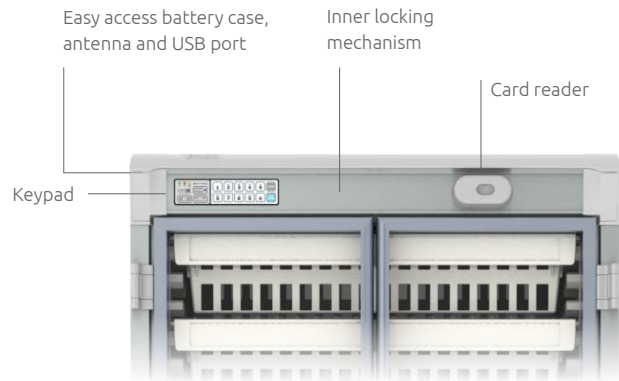

RFID ELECTRONIC LOCKS

A lock that is installed in the APOLLO and ECOLINE systems that allows inductance management with LockView software. Allows quick opening by employee card & opening by code if card is not accessible.

RFID locking systems can be installed in all EcoLine carts with Gallery Top, and APOLLO carts with Glass or Solid Doors:

BEDSIDE CART

PROCEDURE \ MEDICATION CART

SUPPLY STORAGE CART

MEDICATION STORAGE CART

MANAGE PERMISSION

Manage permission via Wi-Fi with LockView software

USE YOUR EMPLOYEE CARD

Use your employee card (HID / iClass / Prox / CAC / PIV) to unlock the cart.

STAND ALONE BATTERY

Stand alone or wall plug power supply. (battery case can operate up to 6 months)

UP TO 32 LATCHES IN ONE CONTROLLER

Connect up to 32 latches with one controller

QUALITY AND SAFETY

Joint Commission Approved