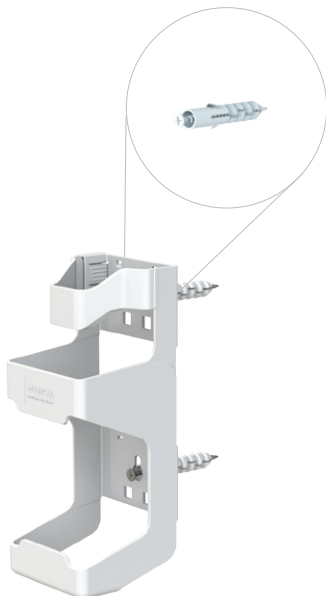

DISINFECTION LIQUID BOTTLE HOLDER

- INJECTED DURABLE POLYPROPYLENE
- WASHABLE
- MULTIPLE MOUNTING OPTIONS
- SIMPLE, HIDDEN, CLICK TO OPEN MECHANIZIM

DIRECT WALL MOUNT

DLBH-PP

(Screw anchors are not supplied)

DIN RAIL HOOKS

DIN-HKS-GBH-SET

PATIENT BED HOOKS

BED-HKS-GBH-SET

CONTACT US FOR MORE DETAILS

NOV 2018