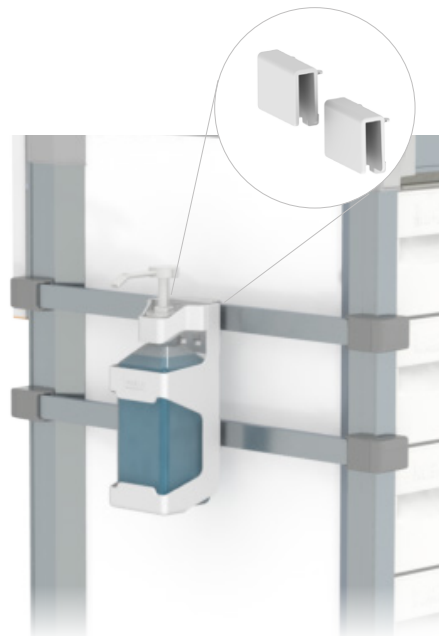

DISINFECTION LIQUID BOTTLE HOLDER

- INJECTED DURABLE POLYPROPYLENE
- WASHABLE
- MULTIPLE MOUNTING OPTIONS
- SIMPLE, HIDDEN, CLICK TO OPEN MECHANIZIM

DIRECT WALL MOUNT

DLBH-PP

(Screw anchors are not supplied)

DIN RAIL HOOKS

DIN-HKS-GBH-SET

PATIENT BED HOOKS

BED-HKS-GBH-SET

CONTACT US FOR MORE DETAILS

NOV 2018