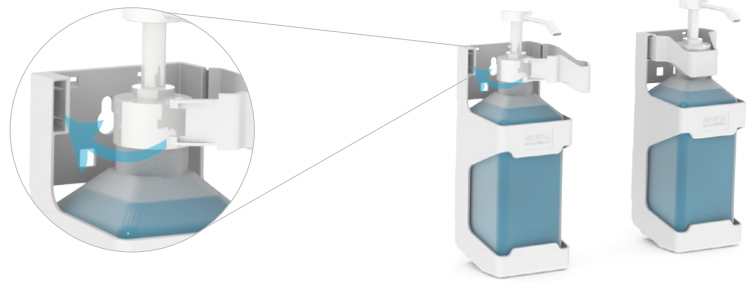

DISINFECTION LIQUID BOTTLE HOLDER

- INJECTED DURABLE POLYPROPYLENE
- WASHABLE
- MULTIPLE MOUNTING OPTIONS
- SIMPLE, HIDDEN, CLICK TO OPEN MECHANIZIM

DIRECT WALL MOUNT

DLBH-PP

(Screw anchors are not supplied)

DIN RAIL HOOKS

DIN-HKS-GBH-SET

PATIENT BED HOOKS

BED-HKS-GBH-SET

CONTACT US FOR MORE DETAILS

NOV 2018