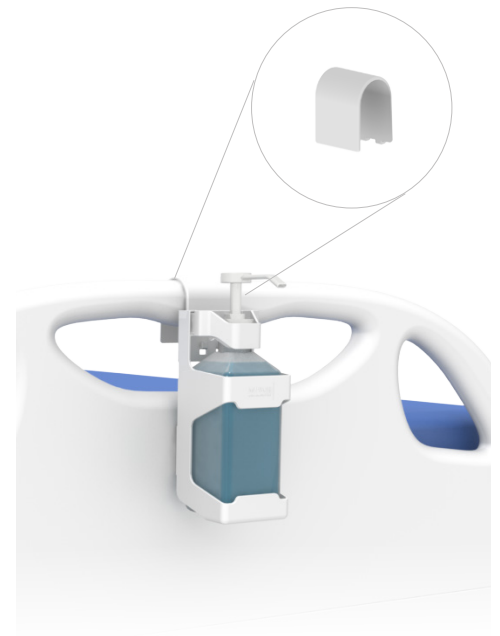

DISINFECTION LIQUID BOTTLE HOLDER

- INJECTED DURABLE POLYPROPYLENE
- WASHABLE
- MULTIPLE MOUNTING OPTIONS
- SIMPLE, HIDDEN, CLICK TO OPEN MECHANIZIM

DIRECT WALL MOUNT

DLBH-PP

(Screw anchors are not supplied)

DIN RAIL HOOKS

DIN-HKS-GBH-SET

PATIENT BED HOOKS

BED-HKS-GBH-SET

CONTACT US FOR MORE DETAILS

NOV 2018